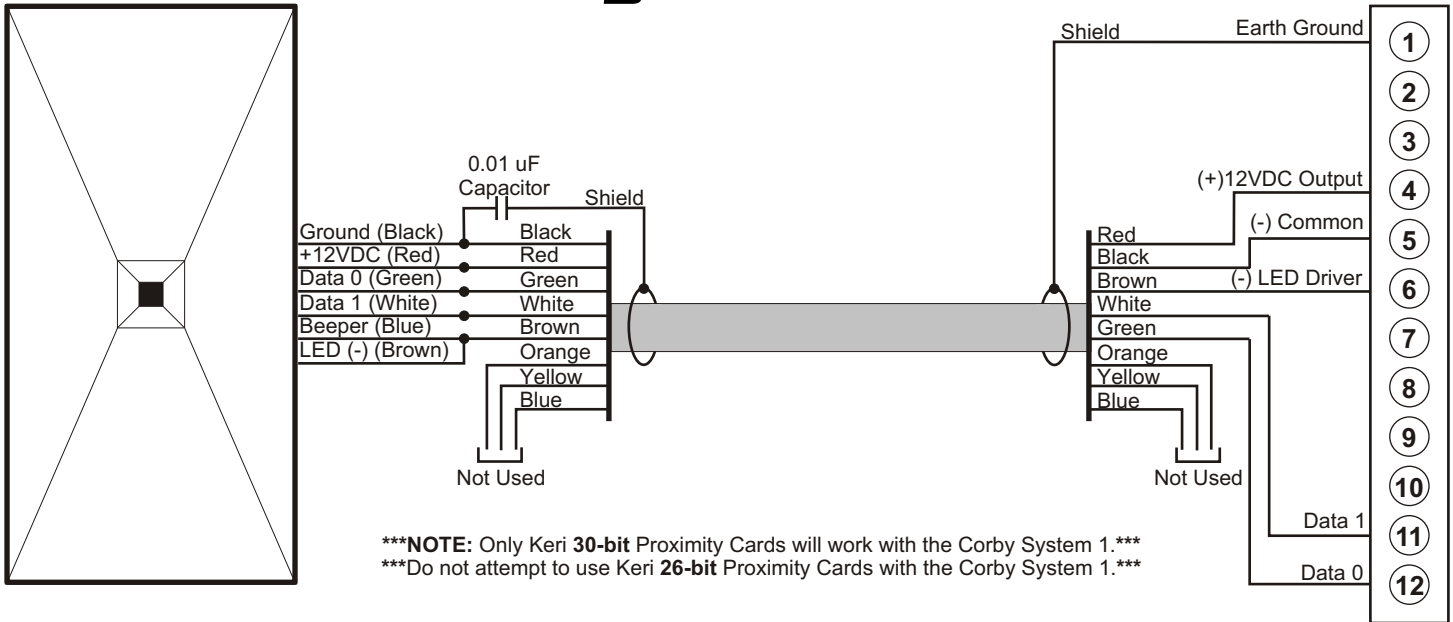

Pyramid Proximity Reader Wire Connections

Includes Models 4201, 4203, 4205, 4206, 4211 and 4213

System 1

System 2 & 2000

ON THE WEB:
 ADDRESS:
 TELEPHONE:
 FACSIMILE:

[HTTP://WWW.CORBY.COM](http://www.corby.com)
 1501 E. PENNSYLVANIA STREET, ALLENTOWN, PENNSYLVANIA 18109-1588
 (800) OK-CORBY OR (610) 433-1412
 (610) 435-1963