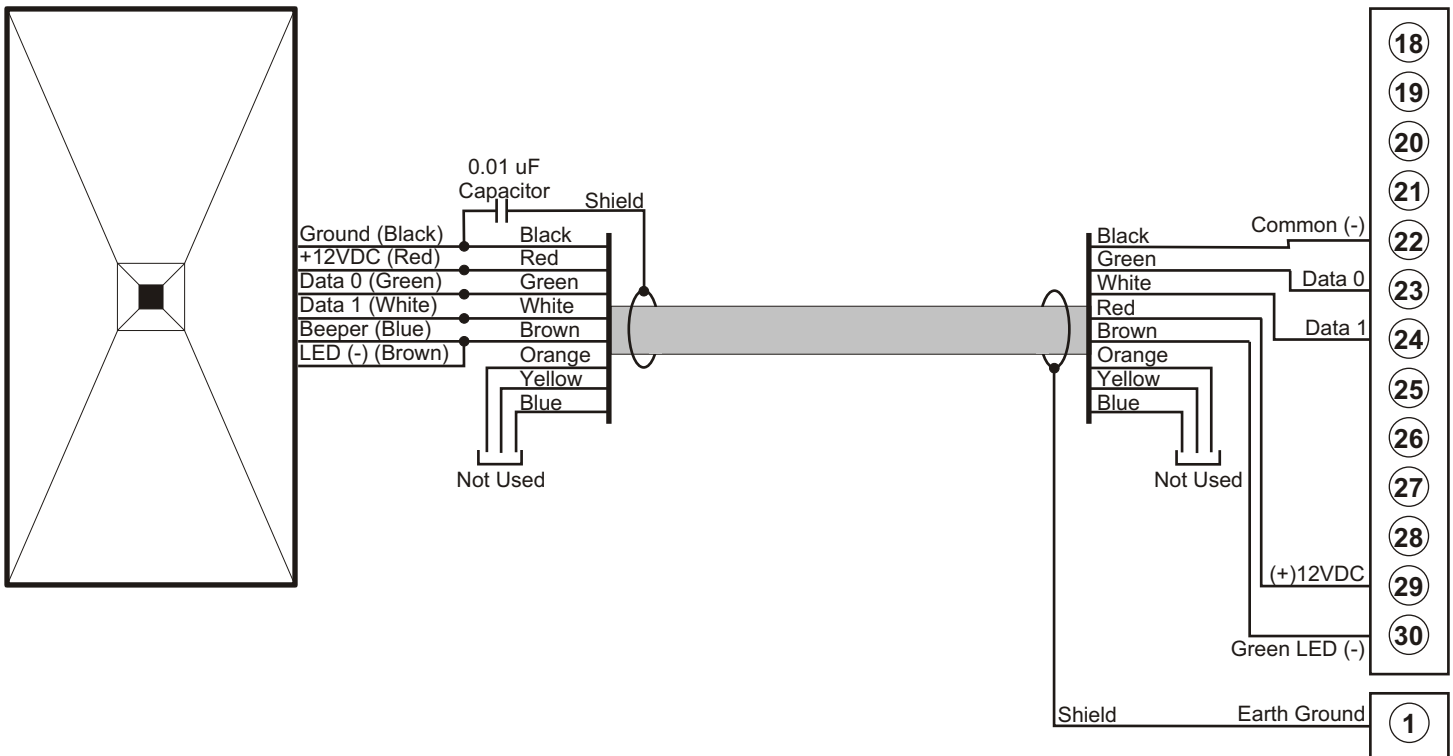

Pyramid Proximity Reader Wire Connections

Includes Models 4201, 4203, 4205, 4206, 4211 and 4213

System 1

System 2 & 2000

ON THE WEB:
 ADDRESS:
 TELEPHONE:
 FACSIMILE:

[HTTP://WWW.CORBY.COM](http://www.corby.com)
 1501 E. PENNSYLVANIA STREET, ALLENTOWN, PENNSYLVANIA 18109-1588
 (800) OK-CORBY OR (610) 433-1412
 (610) 435-1963